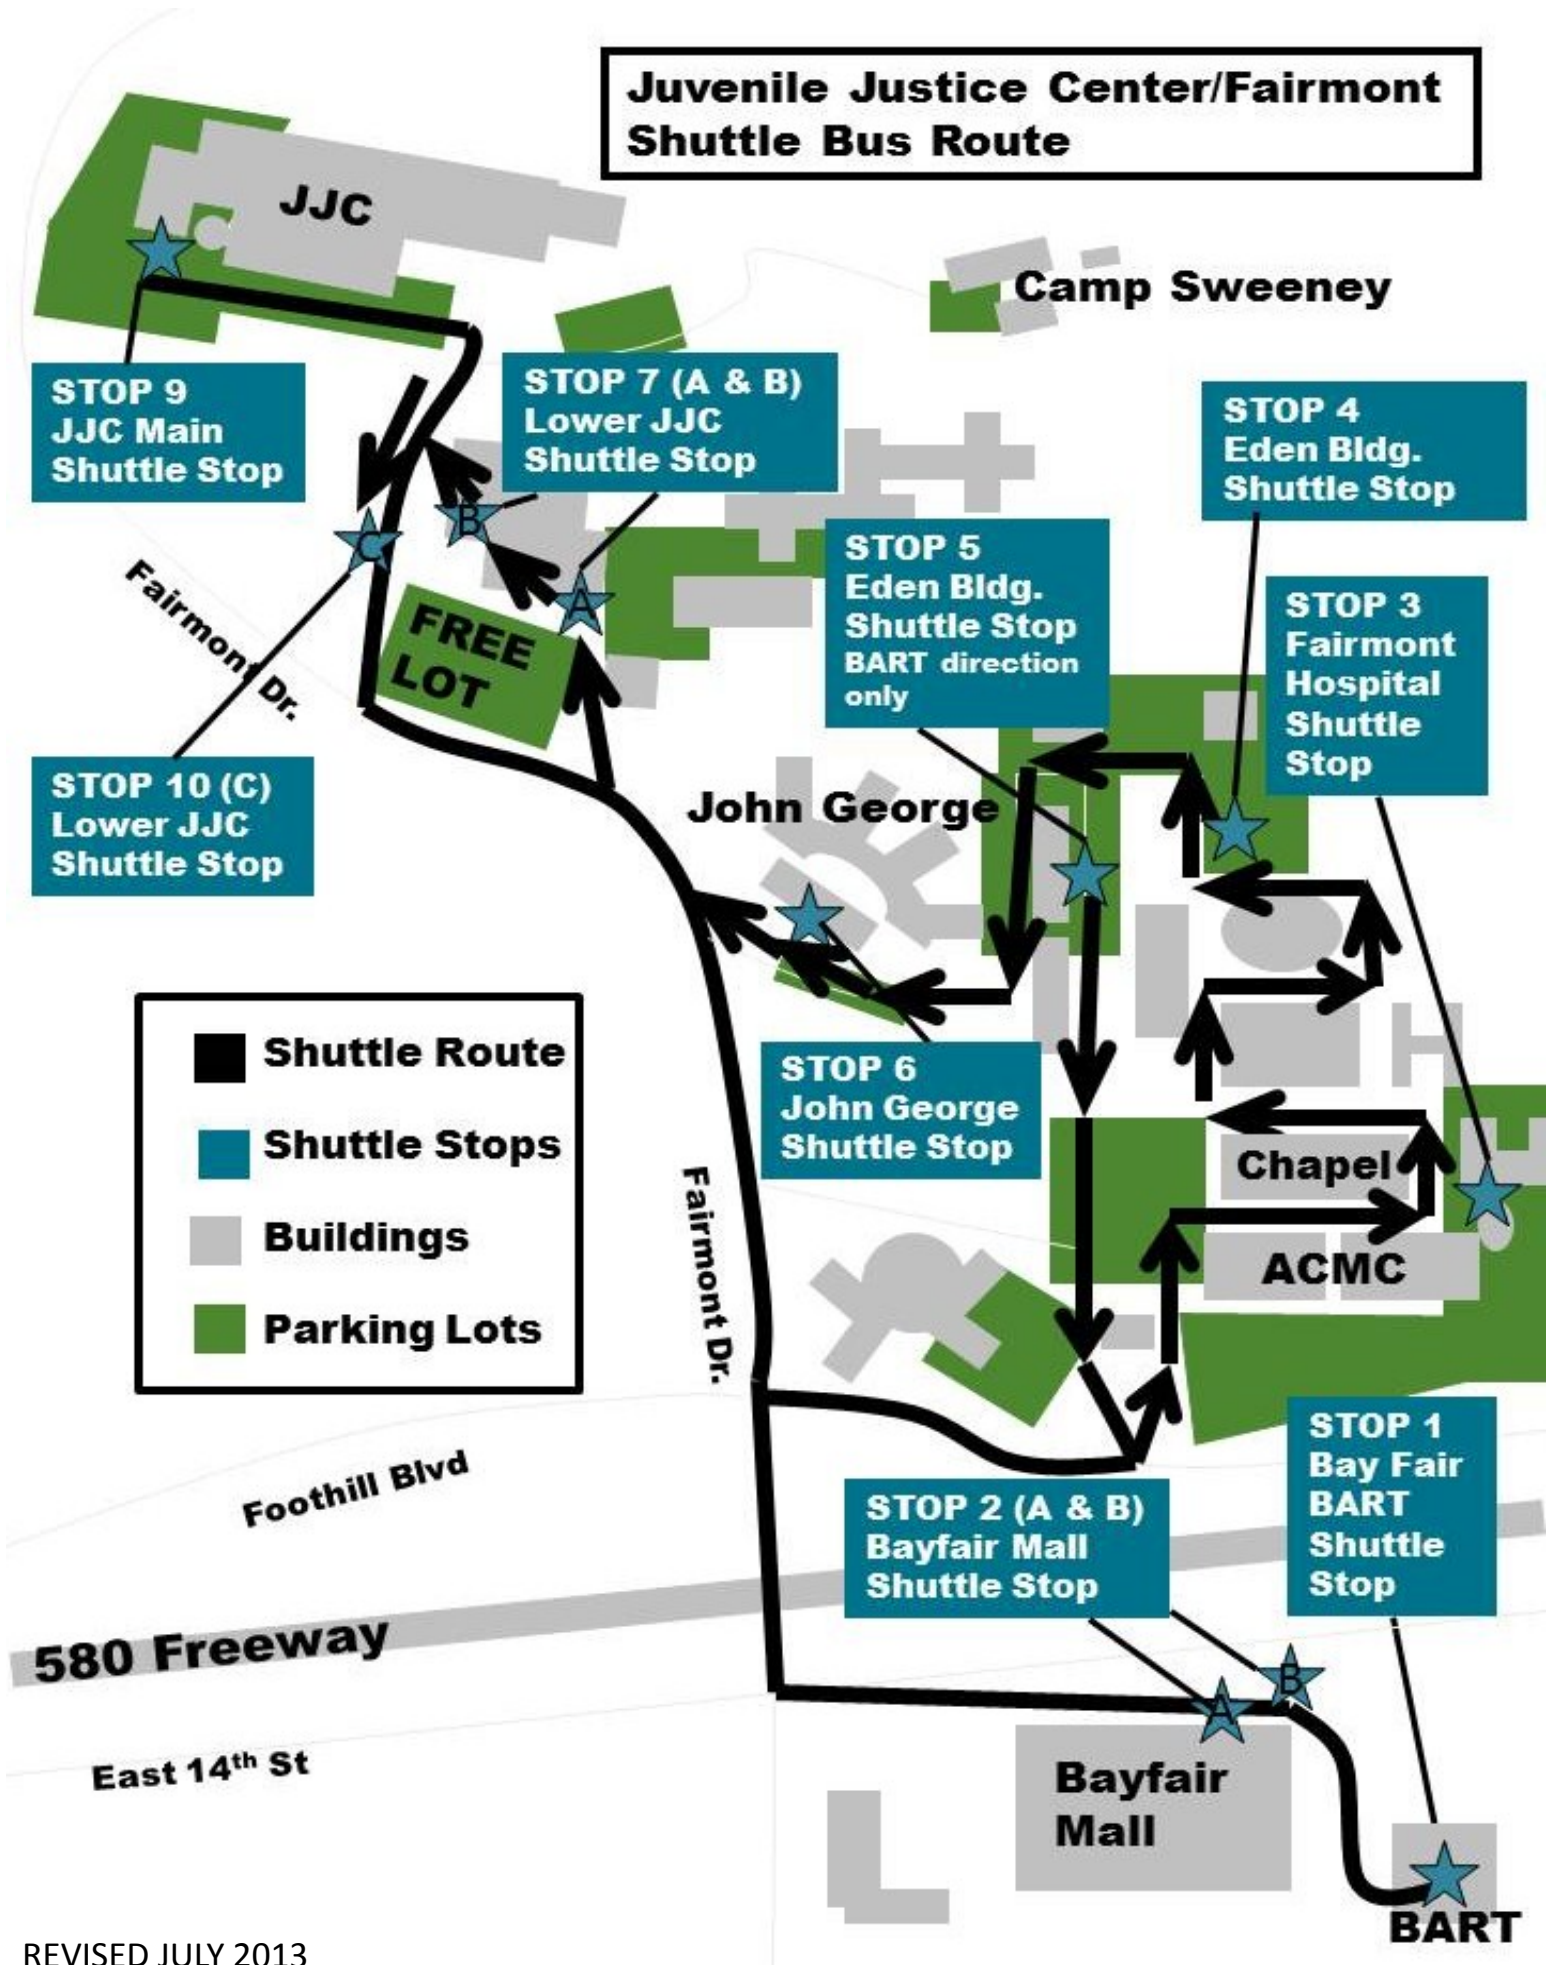

Juvenile Justice Center/Fairmont Shuttle Bus Route

	Shuttle Route
	Shuttle Stops
	Buildings
	Parking Lots

Direction: Bay Fair BART to JJC

Bayfair BART (Bus Zone Stop)	Bayfair Mall (Bus Stop near Fresh Choice)	Fairmont Hospital (Behind Chapel)	Eden Building (In Lot near BMD Offices)	John George Pavilion (Handicap Zone)	Juvenile Justice Center (Lower Parking Lot - stop A&B)	Juvenile Justice Center (MAIN) (Bus Stop)
STOP 1	STOP 2a	STOP 3	STOP 4	STOP 6	STOP 7 a&b	STOP 9
6:33	6:35	6:46	6:48	6:50	6:52	6:54
6:53	6:55	7:06	7:08	7:10	7:12	7:14
7:13	7:15	7:26	7:28	7:30	7:32	7:34
7:33	7:35	7:46	7:48	7:50	7:52	7:54
7:53	7:55	8:06	8:08	8:10	8:12	8:14
8:13	8:15	8:26	8:28	8:30	8:32	8:34
8:33	8:35	8:46	8:48	8:50	8:52	8:54
8:53	8:55	9:06	9:08	9:10	9:12	9:24
9:13	9:15	9:26	9:28	9:30	9:32	9:44
9:43	9:45	9:56	9:58	10:00	10:02	10:04
10:03	10:05	10:16	10:18	10:20	10:22	10:24
10:23	10:25	10:36	10:38	10:40	10:42	10:44
10:43	10:45	10:56	10:58	11:00	11:02	11:04
11:03	11:05	11:16	11:18	11:20	11:22	11:24
11:23	11:25	11:36	11:38	11:40	11:42	11:44
11:43	11:45	11:56	11:58	12:00	12:02	12:04
12:03	12:05	12:16	12:18	12:20	12:22	12:24
12:23	12:25	12:36	12:38	12:40	12:42	12:44
12:43	12:45	12:56	12:58	1:00	1:02	1:04
1:03	1:05	1:16	1:18	1:20	1:22	1:34
1:23	1:25	1:36	1:38	1:40	1:42	1:54
1:53	1:55	2:06	2:08	2:10	2:12	2:14
2:13	2:15	2:26	2:28	2:30	2:32	2:34
2:33	2:35	2:46	2:48	2:50	2:52	2:54
2:53	2:55	3:06	3:08	3:10	3:12	3:14
3:13	3:15	3:26	3:28	3:30	3:32	3:34
3:33	3:35	3:46	3:48	3:50	3:52	3:54
3:53	3:55	4:06	4:08	4:10	4:12	4:24
4:13	4:15	4:26	4:28	4:30	4:32	4:44
4:43	4:45	4:56	4:58	5:00	5:02	5:04
5:03	5:05	5:16	5:18	5:20	5:22	5:24
5:23	5:25	5:36	5:38	5:40	5:42	5:44
5:43	5:45	5:56	5:58	6:00	6:02	6:04
6:03	6:05	6:16	6:18	6:20	6:22	6:24